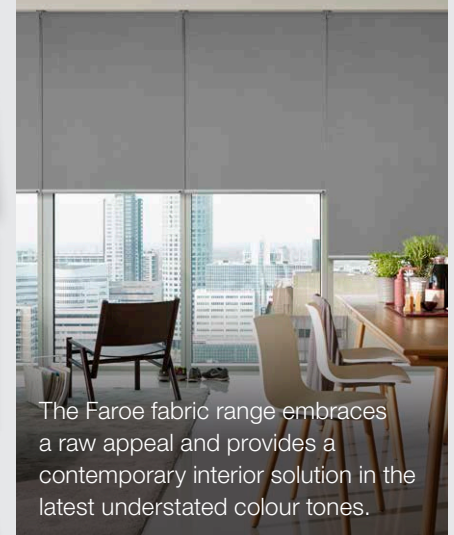

TEXTURED FABRICS