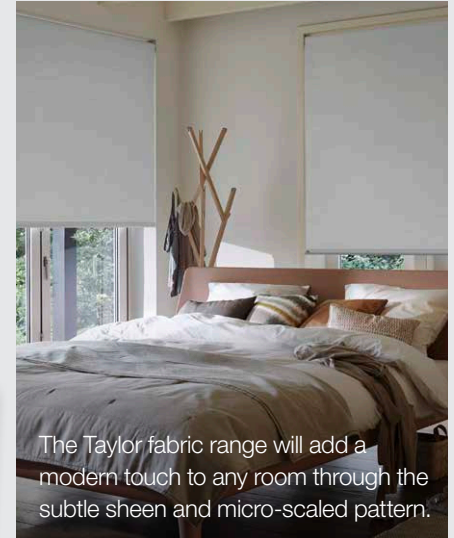

TEXTURED FABRICS

LUXAFLEX®
NEW SEASON
SALE

20% OFF#
SELECTED LUXAFLEX
WINDOW FASHIONS

NEW LITERISE OPERATING SYSTEM FOR EVO AWNINGS

The innovative LiteRise System allows you to operate your awning without the need for a motor or a crank handle. Simply raise or lower the bottom rail to the desired height. Available for Evo Drop, Cable, Channel and STC awnings.