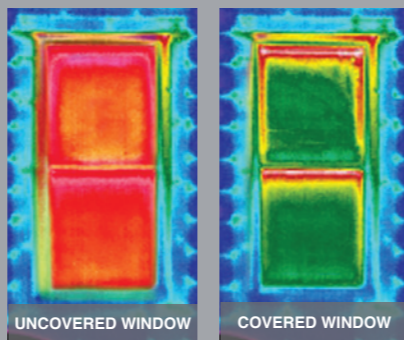

Three air pockets

The patented honeycomb design of Duette Architella Shades has three distinct air pockets for superior energy efficiency and increased insulation.

The infra-red images show a covered window on the right demonstrating significantly improved energy savings versus the uncovered window on the left.