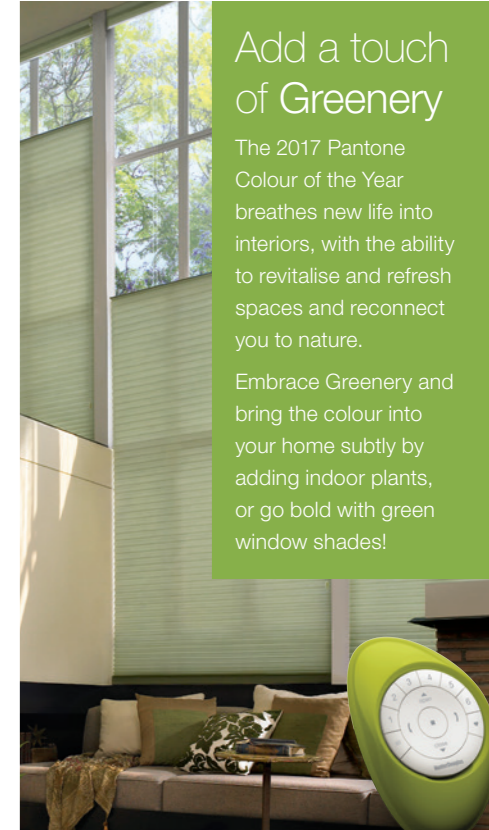

LUXAFLEX®
ROLLER BLINDS

LUXAFLEX®
PANEL GLIDE

LUXAFLEX® DUAL
ROLLER BLINDS

Dual Roller Blinds team blackout with sunscreen or sheer fabrics for the ultimate in light & privacy control.

LUXAFLEX®
ROMAN SHADES

Add a touch
of Greenery

The 2017 Pantone Colour of the Year breathes new life into interiors, with the ability to revitalise and refresh spaces and reconnect you to nature.

Embrace Greenery and bring the colour into your home subtly by adding indoor plants, or go bold with green window shades!