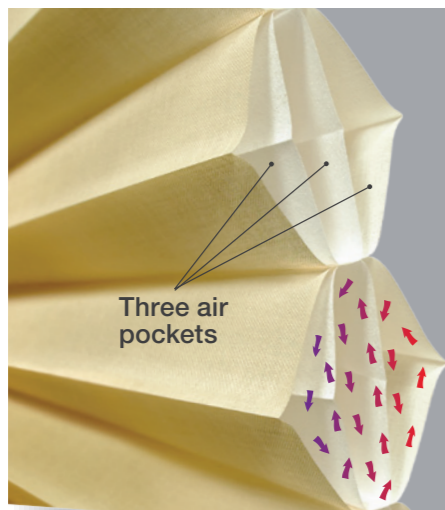

Three air pockets

The patented honeycomb design of Duette Architella Shades has three distinct air pockets for superior energy efficiency and increased insulation.

The infra-red images show a covered window on the right demonstrating significantly improved energy savings versus the uncovered window on the left.