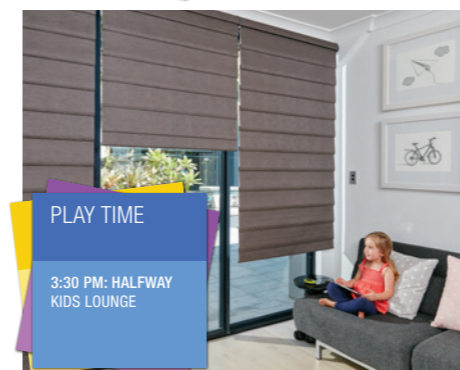

PLAY TIME
3:30 PM: HALFWAY
KIDS LOUNGE